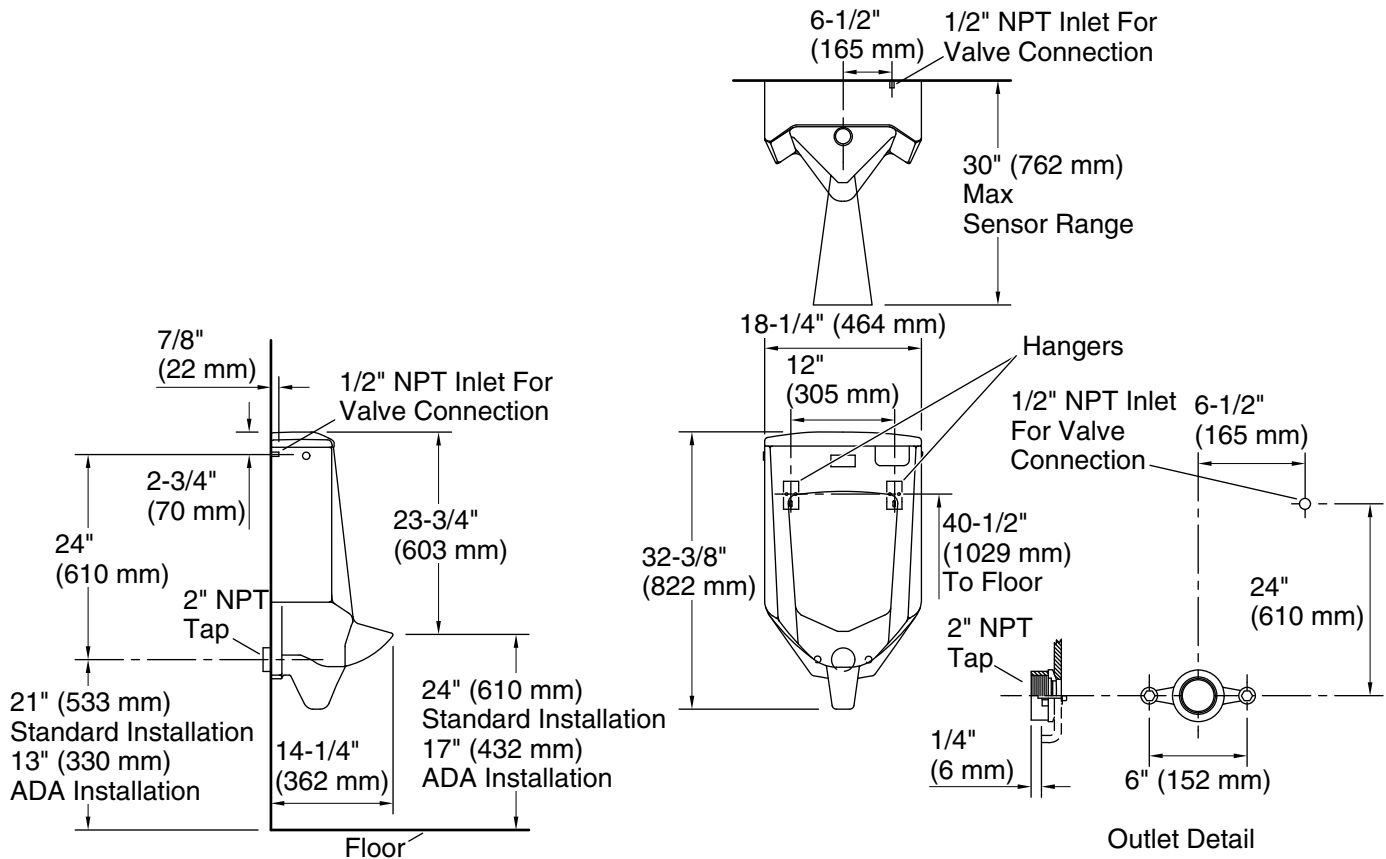

Features

- Washout urinal.
- 1/2" (12.7 mm) rear spud.
- 0.5 gpf (1.9 lpf).
- Touchless urinals deliver dependable water-saving performance and added hygiene.
- Washout.
- Touchless™ electronic flush valve (battery operated).
- Includes tank cover and tank cover locks.
- 0.5 gpf (1.9 lpf).

Color	Code	Description
-------	------	-------------

	0	White
	96	Biscuit

Technical Information

All product dimensions are nominal.

Flush outlet technology:	Washout
Spud size:	1/2", Inlet, Rear
Max. Water per Flush:	0.5 gal (1.9 L)
Power source:	Battery - DC, Alkaline, included