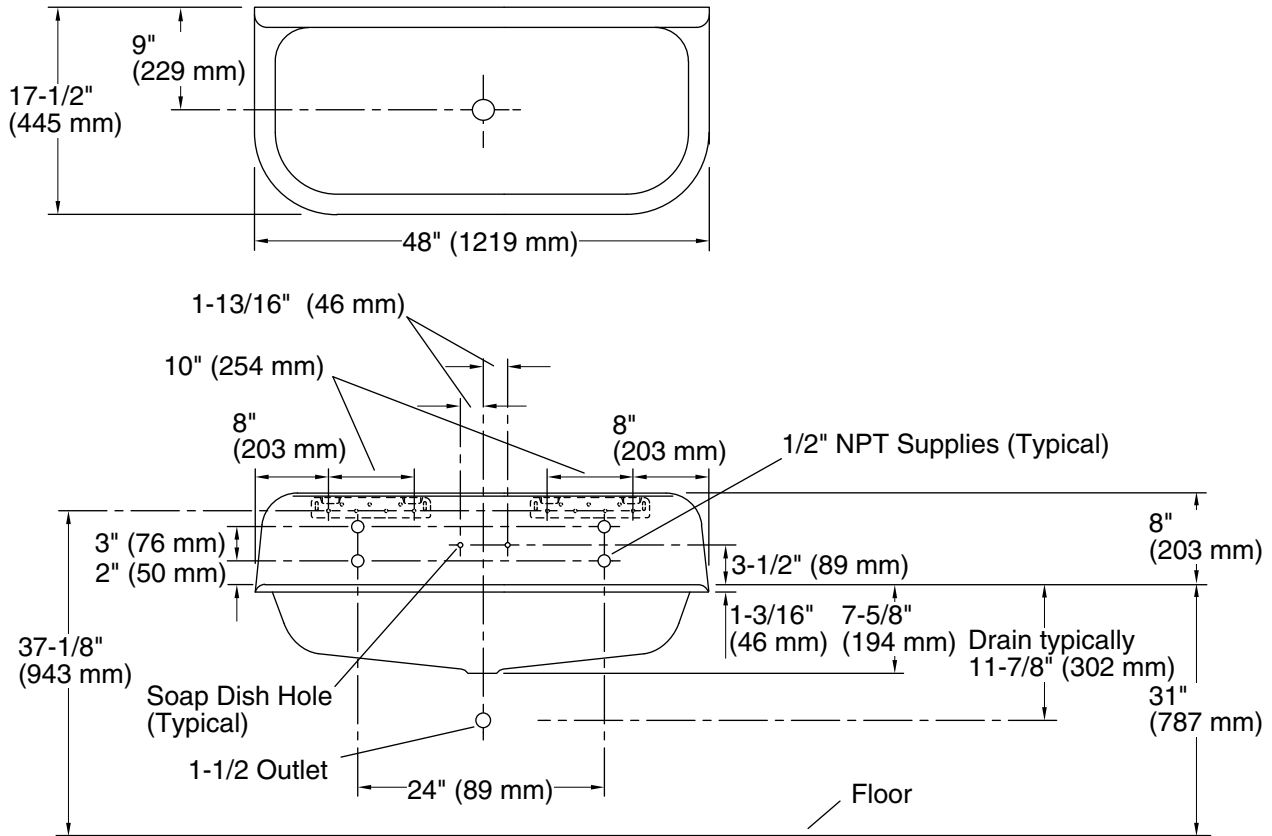

Features

- Kohler plumbing products mean beautiful form as much as reliable function.
- Drilled for two K-730T70 Triton® Bowe® Cannock™ faucets and one K-8880 soap dish.
- Constructed of KOHLER® Cast Iron.
- Acid-resistant enamel finish.
- The bottom of the sink is an unpainted, ground-coat surface.

	0	White
--	---	-------

Technical Information

All product dimensions are nominal.

Bowl configuration:	Single
Installation:	Top-mount
Bowl area (Only):	Length: 44" (1118 mm) Width: 14" (356 mm) Water depth: 7" (178 mm)
Number of deck holes:	4
Faucet hole(s):	1-1/2" (38 mm)
Soap/Lotion hole:	5/16" (8 mm)
Drain hole:	2-1/8" (54 mm)