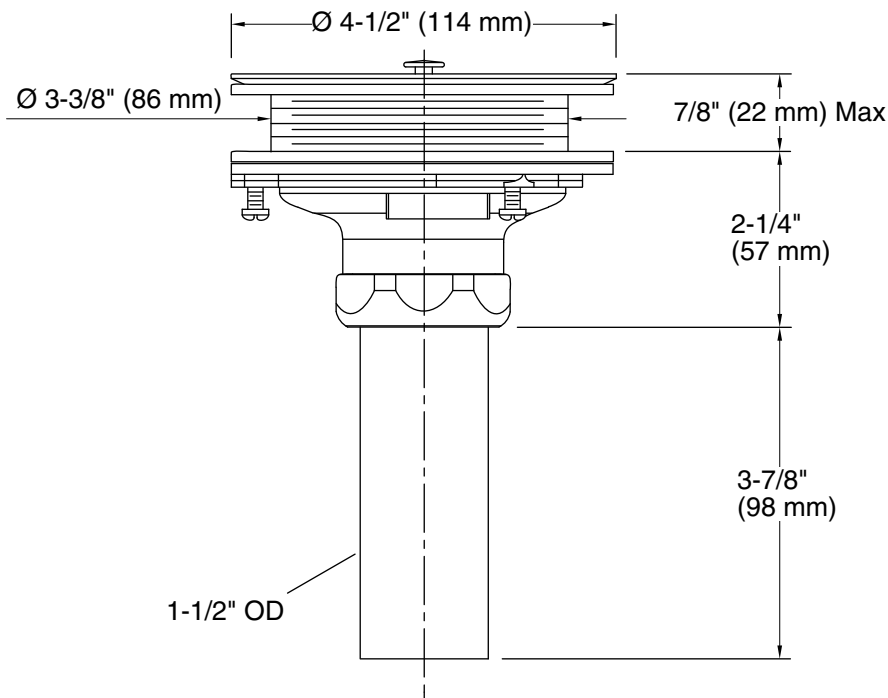

Features

- For sink installations with 3-1/2" (89 mm) or 4" (102 mm) outlet.
- Removable basket strainer with open/close stopper.
- Tailpiece included.

Material

- Brass construction.

Recommended Products/Accessories

Technical Information

All product dimensions are nominal.

Notes

Install this product according to the installation guide.