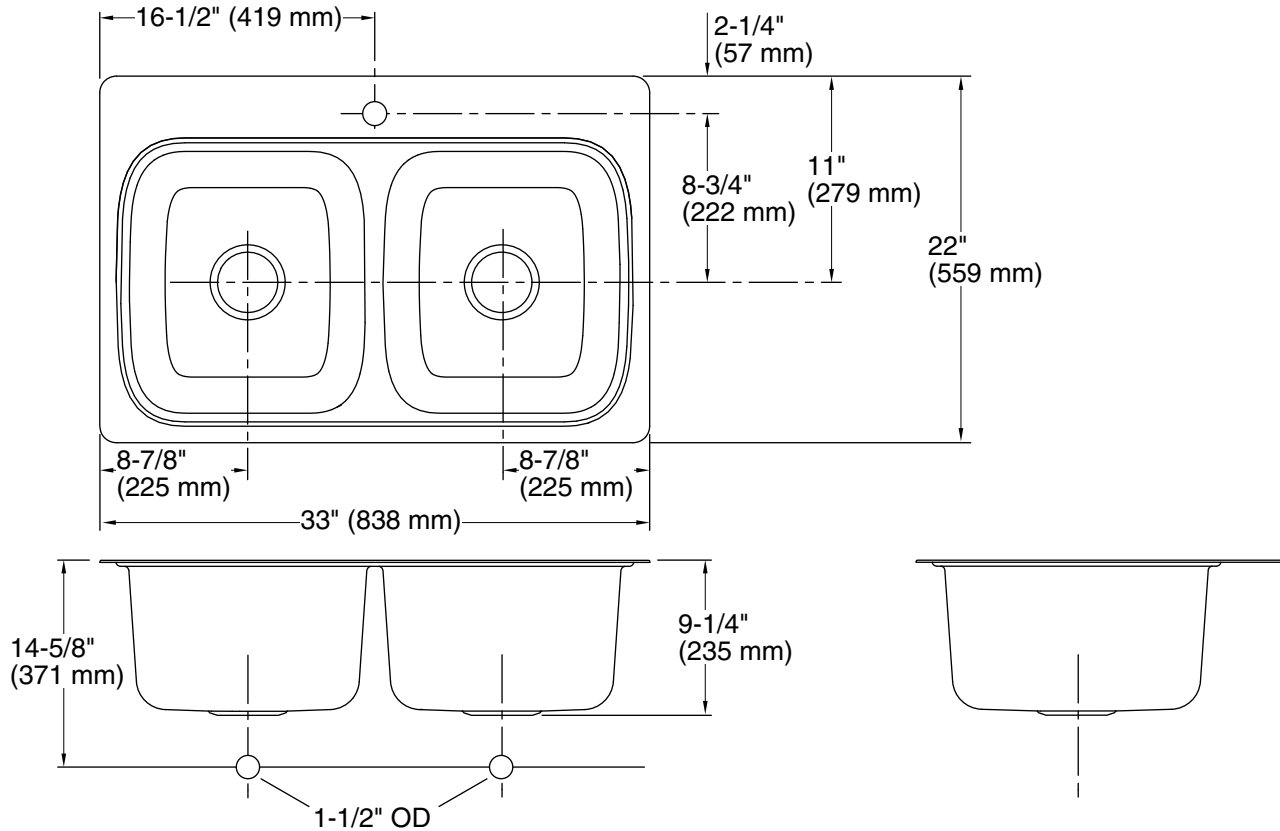

KOHLER®

Verse™ Top-mount Kitchen Sink K-5267-1

Features

- 36-inch minimum base cabinet width.
- Double-equal bowls.
- 9" depth provides generous workspace.
- Single faucet hole.
- SilentShield® sound-absorption technology offers quieter performance.
- Includes installation hardware.

THE BOLD LOOK
OF **KOHLER®**

Technical Information

All product dimensions are nominal.

Bowl configuration: Double equal

Installation: Top-mount

Min. base cabinet width: 36" (914 mm)

Bowl area (Left): Length: 14-3/16" (360 mm)
Width: 15-11/16" (398 mm)
Bowl depth: 9" (229 mm)

Bowl area (Right): Length: 14-3/16" (360 mm)
Width: 15-11/16" (398 mm)
Bowl depth: 9" (229 mm)

Number of deck holes: 1

Faucet hole(s): 1-7/16" (37 mm)

Drain hole: 3-5/8" (92 mm)

Notes

Install this product according to the installation instructions.