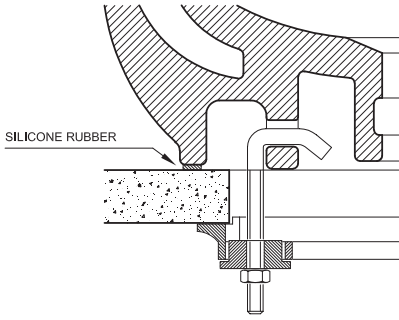

Loop & Friends - Vessel Sink

Features

- Vessel Sink
- 16 7/8" Durchmesser (inch) (430 mm Durchmesser)
- Without faucet hole
- With overflow
- Centered drain
- Fully glazed

Optional ceramicplus - ceramicplus is a particularly easy-care and dirt-repellent surface. With ceramicplus water immediately forms droplets that simply flow off the surface, taking the dissolved dirt and limescale with them.

Product Specification

This vessel sink is made of vilboplus. The vessel sink is 16 7/8" (430mm) diameter. The product is with overflow. The product is with ceramic plus. The vessel sink is Villeroy & Boch model 51440U.

Components

Included	
5144 0U XX	Vessel Sink, Incl. template, incl. valve with ceramic valve cover, Incl. extended ball rod for pop-up waste, incl. tightening nut for tailpiece, incl. washer for tailpiece, Fastening set
6802 00 XX	Closeable valve with ceramic lid
9223 00 61	Tailpiece Drain Assembly
Required	
9223 10 61	Pop-Up Assembly

Installation Notes

Install this product according to the installation manual.

Technical Information

Material	Vilboplus
Warranty	One year limited warranty
Waste diameter	1 1/4" O.D.
Basin dimensions	15 3/8" (390mm) diameter