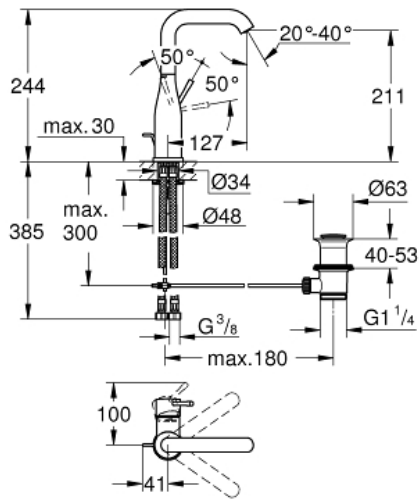

ESSENCE
Single-lever basin mixer 1/2" L-
Size

MODEL # 32628AL1

Pure Freude
an Wasser

Product Description:

ESSENCE
Single-lever basin mixer 1/2"
L-Size

Standard Specification:

single hole installation
metal lever
GROHE SilkMove 28 mm ceramic cartridge
with temperature limiter
GROHE StarLight finish
GROHE EcoJoy mousseur 5.7 l/min
GROHE AquaGuide adjustable mousseur
GROHE QuickFix Plus installation system
swivel spout with mousseur and stop limiter
pop-up waste set 1 1/4"
flexible connection hoses
min. recommended pressure 1.0 bar

Color:

□ 32628AL1 brushed hard graphite