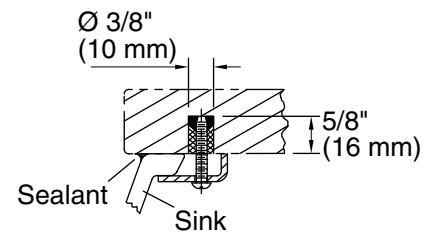

Marble Installation

Technical Information

All product dimensions are nominal.

- Bowl configuration: Single
- Installation: Under-mount
- Bowl area (Only): Diameter: 13-3/4" (349 mm)
  Water depth: 5" (127 mm)
- Drain hole: 1-3/4" (44 mm)
- Template: 1035896-7, required, not included

Notes

Install this product according to the installation instructions.

NOTICE: Countertop manufacturer or cutter must use the current product template available at www.kohler.com, or by calling 1-800-4KOHLER. Kohler Co. is not responsible for cutout errors when the incorrect cutout template is used.

ADA, CSA B651 compliant when installed to the specific requirements of these regulations.