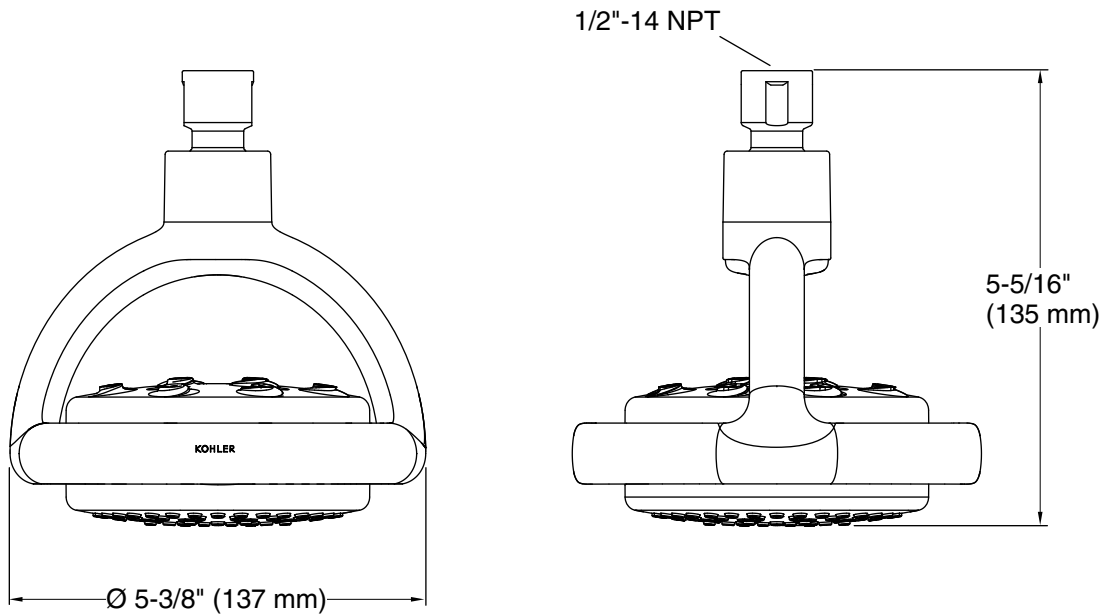

Technical Information

All product dimensions are nominal.

Showerhead/Body Spray:

Rated maximum flow: 2.5 gal/min (9.5 l/min)

Notes

Install this product according to the installation guide.