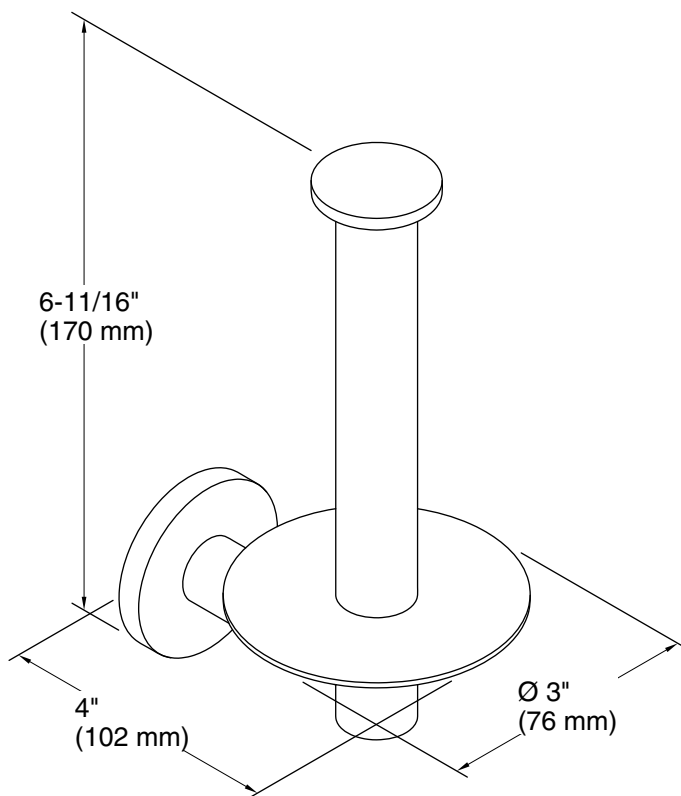

Technical Information

All product dimensions are nominal.

Material: Brass, Zinc

Notes

Install this product according to the installation guide.

CAUTION: Risk of personal injury. Do not install these products in any area where they are likely to be used inadvertently as a grab bar or support bar. These products are not designed or intended for use as a grab bar or support bar.