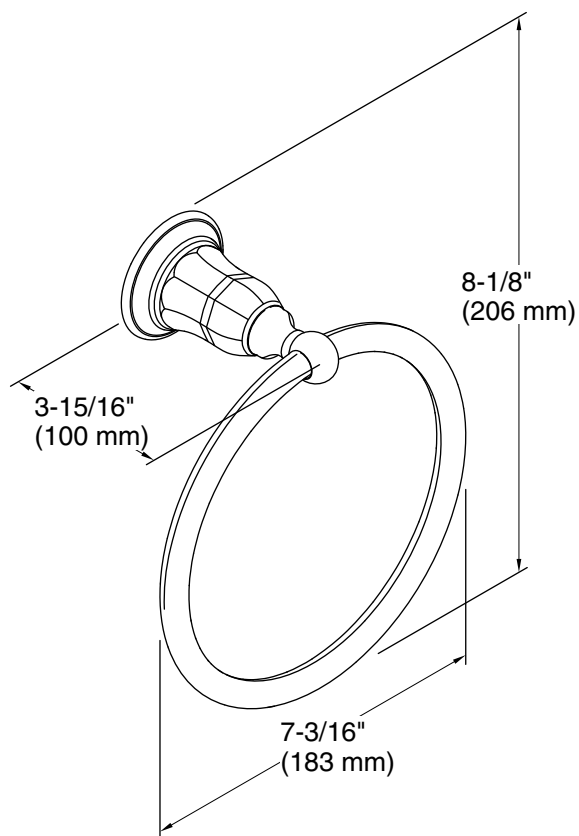

Technical Information

All product dimensions are nominal.

Material: Metal

Notes

Install this product according to the installation guide.

CAUTION: Risk of personal injury. Do not install these products in any area where they are likely to be used inadvertently as a grab bar or support bar. These products are not designed or intended for use as a grab bar or support bar.